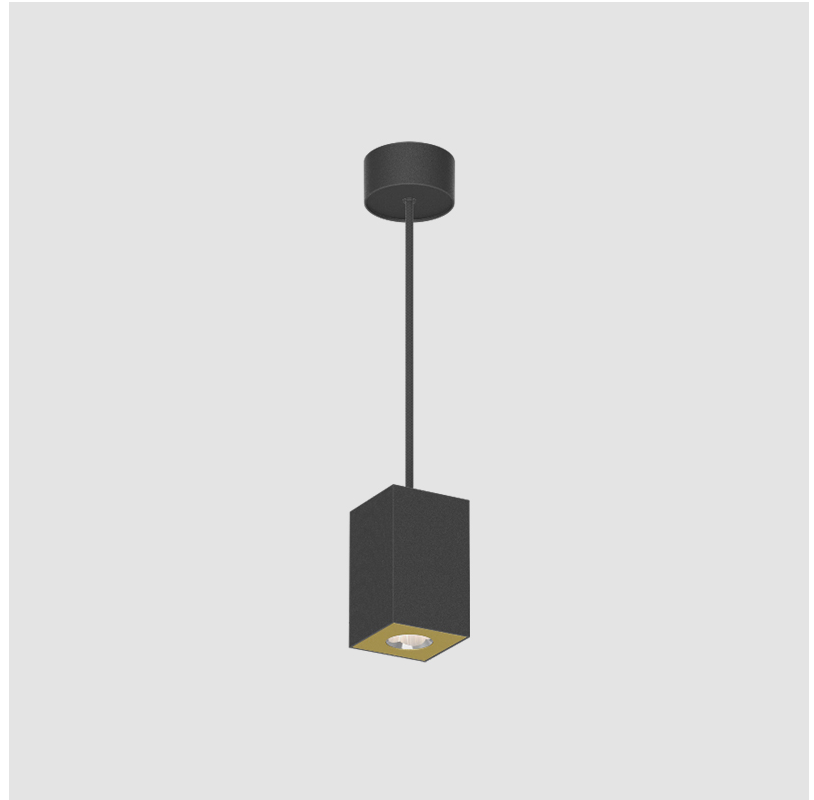

GENERAL

Series: Oiko Pro Square
Brand: Prolicht
Division: Architectural
Mounting Type: Suspension
Mounting Location: Ceiling
Subcategory: Pendant

PHYSICAL

Shape: Square
Length (mm): 75
Length (in): 2 ¹⁵/₁₆
Width (mm): 75
Width (in): 2 ¹⁵/₁₆
Height (mm): 125
Height (in): 4 ¹⁵/₁₆
Light Distribution: Direct
Weight (kg): 0.769
Fixture Finish: SSR / BKV / CWI / CRY / HAB / UFT / ITA / RUA / FTG / MYG / LOD / PUS / FRO / FUP / KIA / POP / BLS / SPG / MEY / GOH / GUM / CHC / COM / ABZ / JAG / OBR / MOS / ROR
Fixture Material: Metal
Cable Details: 2,000mm / 6,000mm Cable - Options : Transparent, Black, White, Red, Orange

ELECTRICAL

Lamp Type: LED (Zhaga Standard)
Input Wattage (W): 12.9
Dimming: Tri-Mode (Non-Dimming and Phase Dimming (120Vac only) and 0-10V Dimming)
Driver Included: No
Driver Location: Remote
Driver Type: Constant Current - Universal
Driver Class: Class 2
Input Voltage (V): 120 - 277
Constant Current (MA): 350

LED

Color Temperature (°K): 2700 / 3000 / 3500 / 4000
Max. Delivered Lumen (lm): 1218 / 1214 / 1272 / 1283
Nominal Lumen (lm): 1473 / 1468 / 1538 / 1552
CRI: >90 CRI
Lamp Life (hrs): 50000

OPTICAL

Reflector°: 34
Adjustability: Fixed

RATINGS AND CERTIFICATIONS

Certified By: Certified for North American Standards
IP rating: IP20