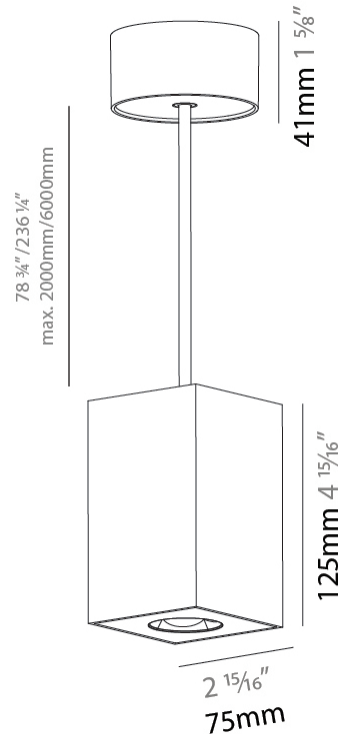

GENERAL

Series: Oiko Pro Square
Brand: Prolicht
Division: Architectural
Mounting Type: Suspension
Mounting Location: Ceiling
Subcategory: Pendant

PHYSICAL

Shape: Square
Length (mm): 75
Length (in): 2 ¹⁵/₁₆
Width (mm): 75
Width (in): 2 ¹⁵/₁₆
Height (mm): 125
Height (in): 4 ¹⁵/₁₆
Light Distribution: Direct
Weight (kg): 0.769
Fixture Finish: SSR / BKV / CWI / CRY / HAB / UFT / ITA / RUA / FTG / MYG / LOD / PUS / FRO / FUP / KIA / POP / BLS / SPG / MEY / GOH / GUM / CHC / COM / ABZ / JAG / OBR / MOS / ROR
Fixture Material: Metal
Cable Details: 2,000mm / 6,000mm Cable - Options : Transparent, Black, White, Red, Orange

ELECTRICAL

Lamp Type: LED (Zhaga Standard)
Input Wattage (W): 12.9
Dimming: Tri-Mode (Non-Dimming and Phase Dimming (120Vac only) and 0-10V Dimming)
Driver Included: No
Driver Location: Remote
Driver Type: Constant Current - Universal
Driver Class: Class 2
Input Voltage (V): 120 - 277
Constant Current (MA): 350

LED

Color Temperature (°K): 2700 / 3000 / 3500 / 4000
Max. Delivered Lumen (lm): 1218 / 1214 / 1272 / 1283
Nominal Lumen (lm): 1473 / 1468 / 1538 / 1552
CRI: >90 CRI
Lamp Life (hrs): 50000

OPTICAL

Reflector°: 34
Adjustability: Fixed

RATINGS AND CERTIFICATIONS

Certified By: Certified for North American Standards
IP rating: IP20